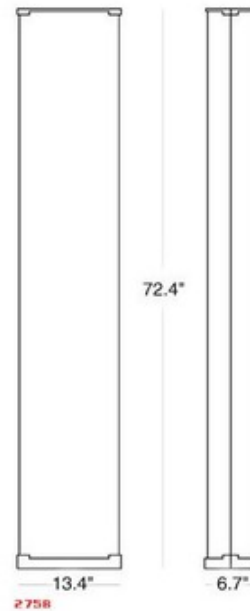

COMPANY

PROJECT

FIXTURE TYPE

APPROVED BY

DATE