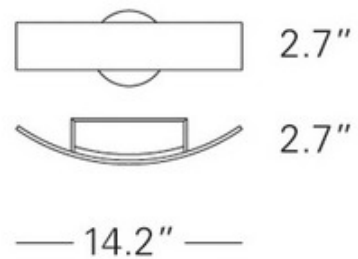

BRAND

Fontana Arte

DESCRIPTION

Riga Outdoor Wall Sconce features aluminum body with Brushed Nickel stainless steel or painted Aluminum iron front screen with Opal satin polycarbonate top and bottom diffuser. Double light emission, direct and indirect. May be installed horizontally or vertically. One 42 watt 120 volt GX24q-4 fluorescent lamp not included. 27.6 inches wide x 4.7 inches high x 3.7 inches deep. ADA Compliant. UL listed. Suitable for wet location.

SHADE COLOR	N/A
BODY FINISH	Aluminum Painted
WATTAGE	42W
DIMMER	Not Dimmable
DIMENSIONS	27.6"W x 4.7"H x 3.7"D
BULB NOT INCLUDED	
LAMP	1 x T4/GX24q-4/42W/120V Compact Fluorescent

SPEC #

FON155239

COMPANY