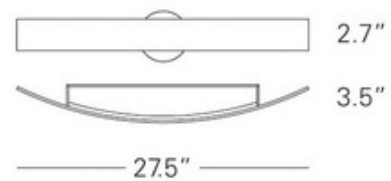

BRAND

Fontana Arte

DESCRIPTION

Riga Outdoor Wall Sconce features aluminum body with Brushed Nickel stainless steel or painted Aluminum iron front screen with Opal satin polycarbonate top and bottom diffuser. Double light emission, direct and indirect. May be installed horizontally or vertically. One 42 watt 120 volt GX24q-4 fluorescent lamp not included. 27.6 inches wide x 4.7 inches high x 3.7 inches deep. ADA Compliant. UL listed. Suitable for wet location.

SHADE COLOR	N/A
BODY FINISH	Aluminum Painted
WATTAGE	42W
DIMMER	Not Dimmable
DIMENSIONS	27.6"W x 4.7"H x 3.7"D
BULB NOT INCLUDED	
LAMP	1 x T4/GX24q-4/42W/120V Compact Fluorescent

SPEC #

FON155239

COMPANY