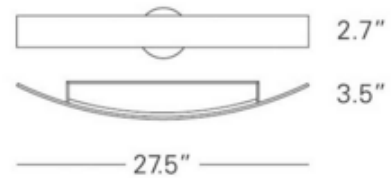

BRAND

Fontana Arte

DESCRIPTION

The Riga Wall Lamp features non reflecting and non scratch varnish aluminum metal in Satin Nickel. Tempered sandblasted top and bottom glass diffusers. Two 100 watt 120 volt T3 short halogen lamps are required, but sold separately. ADA Compliant. UL listed.

SHADE COLOR	N/A
BODY FINISH	Satin Nickel
WATTAGE	200W
DIMMER	Standard 120V
DIMENSIONS	27.5"L x 2.7"H x 3.5"D
BULB NOT INCLUDED	
LAMP	2 x T3SHORT/R7s (RSC)/100W/120V Halogen

SPEC #

FON155243

COMPANY

PROJECT