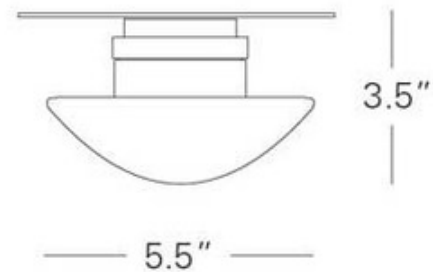

Shown in: Gray / White

SHADE COLOR	White
BODY FINISH	Gray
WATTAGE	60W
DIMMER	Standard 120V
DIMENSIONS	5.5"W x 3.5"H
BULB NOT INCLUDED	
LAMP	1 x JCD/G9/60W/120V Halogen

SPEC #

FON155266

COMPANY

PROJECT

FIXTURE TYPE