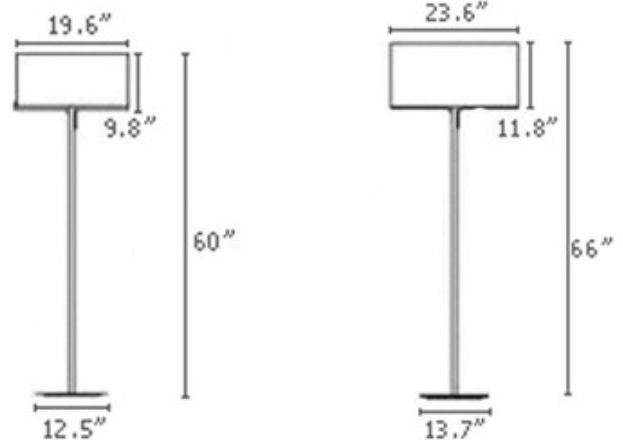

BRAND

Carpyen

DESCRIPTION

The Aitana Floor Lamp is available in Polished Chrome with the a White shade. Available in two sizes.

| | |
|--------------------------|---|
| SHADE COLOR | Beige |
| BODY FINISH | Metallic Lead |
| WATTAGE | 144W |
| DIMMER | Standard 120V |
| DIMENSIONS | 19.6"W x 60"H |
| BULB NOT INCLUDED | |
| LAMP | 2 x A19/Medium (E26)/72W/120V Incandescent 2 x A19/Medium (E26)/120V LED |