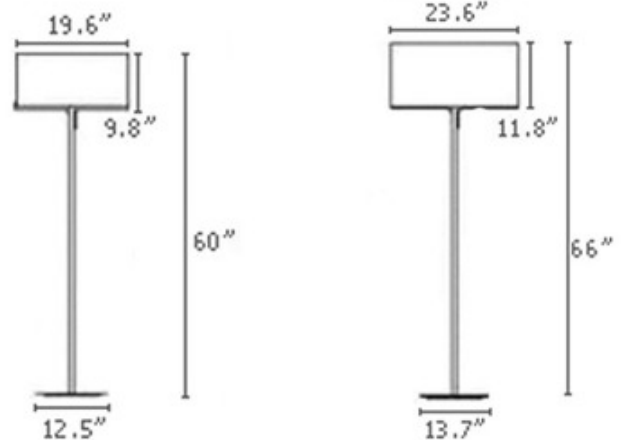

BRAND

Carpyen

DESCRIPTION

The Aitana Floor Lamp is available in Polished Chrome with the a White shade. Available in two sizes.

SHADE COLOR	White
BODY FINISH	Metallic Lead
WATTAGE	144W
DIMMER	Standard 120V
DIMENSIONS	23.6"W x 66"H
BULB NOT INCLUDED	
LAMP	2 x A19/Medium (E26)/72W/120V Incandescent 2 x A19/Medium (E26)/120V LED