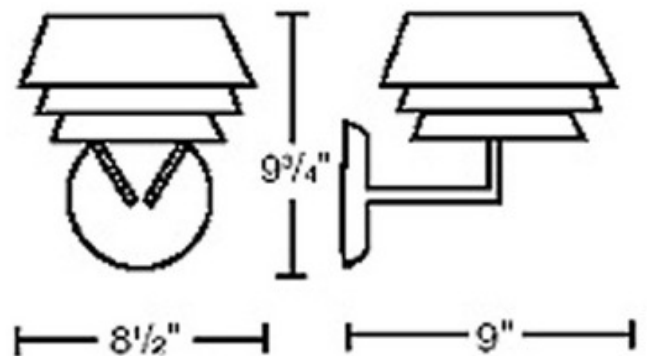

BRAND

Carpyen

DESCRIPTION

Gala Wall Light is available with the choice of metallic grey color shade options. Dimensions: 8.5W x 9.75H x 9D.

SHADE COLOR	N/A
BODY FINISH	Gray
WATTAGE	15W
DIMMER	Standard 120V
DIMENSIONS	8.5"W x 9.75"H x 9"D
BULB INCLUDED	
LAMP	1 x T3LONG/R7s (RSC)/15W/120V LED