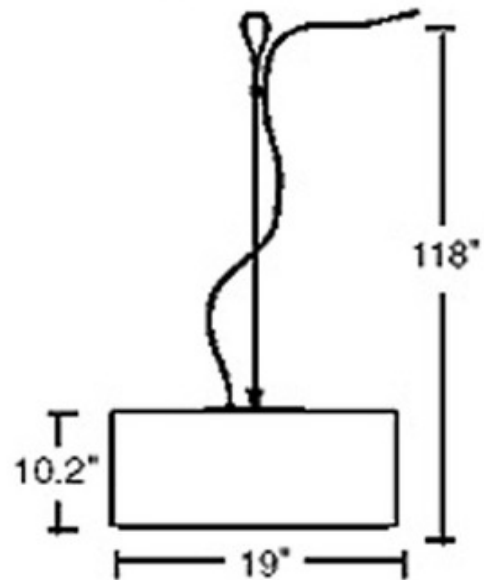

COMPANY

PROJECT

FIXTURE TYPE

APPROVED BY

DATE