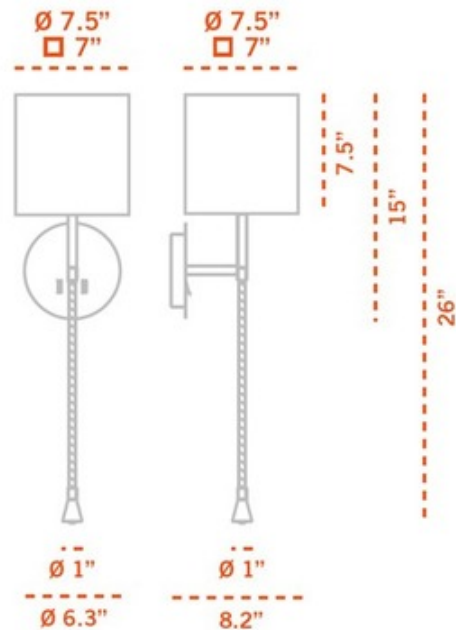

# Hotel Python Wall Light

Shown in: Matte Nickel / White

List Price: \$906.75  
 Our Price: \$644.00

Shade Color: White  
 Body Finish: Matte Nickel  
 Lamp: 1 x A15/Candelabra (E12)/60W/120V Incandescent  
 Wattage: 60W  
 Dimmer: Incandescent  
 Dimensions: 26"H x 6.3"W x 8.2"D

**Description:**

Hotel Python Wall Light features a matte nickel finish with the choice of white, beige, or black color options. The gooseneck LED arm is seamlessly integrated into the stem of this wall light. Dual switches on the back plate allow the lights to be independently operated. One 60-watt, 120 volt A15 candelabra base incandescent bulb is required, and one 1.4-watt, 120 volt LED lamp comes included. Dimensions: 6.3W x 26H x 8.2D.