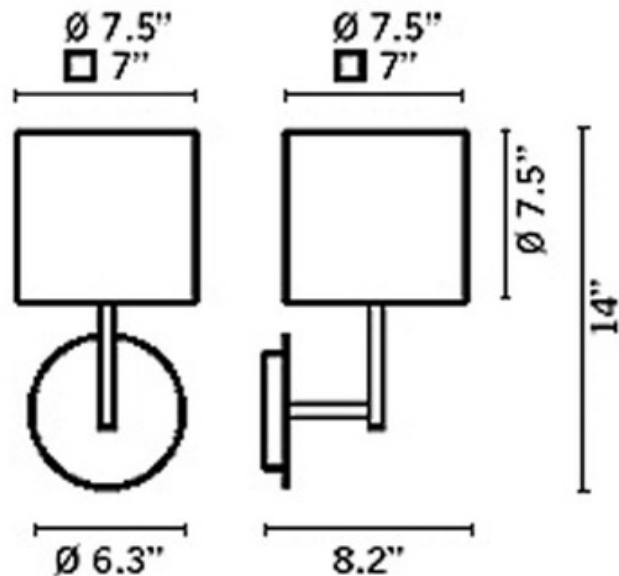

# Hotel Wall Light

**Description:**

Hotel Wall Light features a matte nickel finish with the choice of white, beige, or black color shade options. One 75-watt, 120 volt A19 medium base incandescent bulb is required, but not included. Switch is on the base. Dimensions: 6.3W x 14H x 8.2D.

Shown in: Matte Nickel / White

List Price: \$526.50  
 Our Price: \$374.00

Shade Color: White  
 Body Finish: Matte Nickel  
 Lamp: 1 x A19/Medium (E26)/75W/120V Incandescent  
 1 x A19/Medium (E26)/120V LED  
 Wattage: 75W  
 Dimmer: Not Dimmable  
 Dimensions: 14"H x 6.3"W x 8.2"D