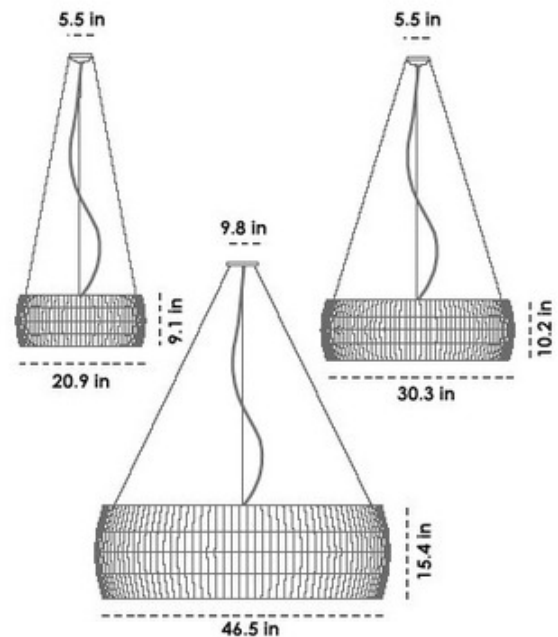

COMPANY

PROJECT

FIXTURE TYPE

APPROVED BY

DATE