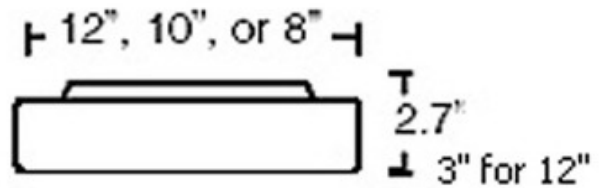

BRAND

Carpyen

DESCRIPTION

Jacky Ceiling Light features a metallic grey trim with a white opal glass shade, available in three sizes. One 13-watt, 120 volt A15 candelabra base incandescent bulb is required for the smaller two sizes, and two 13-watt, 120 volt A15 candelabra base incandescent bulbs are required, but not included. Dimensions: SM: 8W x 2.5H. MED: 10W x 2.5H. LG: 12W x 2.5H.Â

SHADE COLOR	White Glass
BODY FINISH	Metallic Grey
WATTAGE	13W
DIMMER	Standard 120V
DIMENSIONS	8"W x 2.7"H x 8"D
BULB NOT INCLUDED	
LAMP	1 x A15/Candelabra (E12)/13W/120V Incandescent

SPEC #

CPN155564

COMPANY