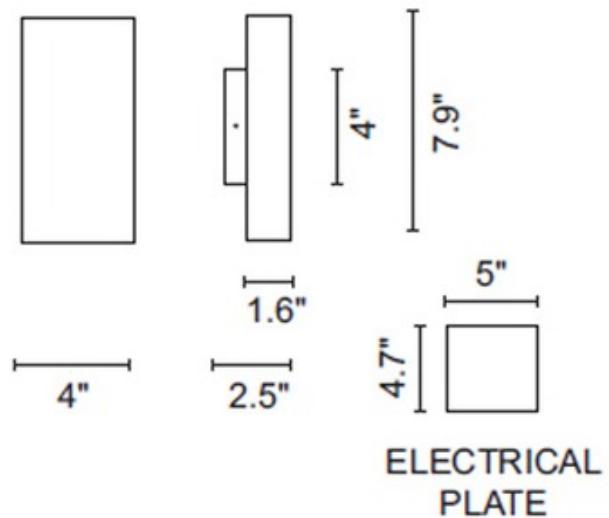

Product Number: CPN155567			
Company:		Fixture Type:	Date: Mar 22, 2018
Project:		Approved By:	

#2000WL-KUBE-004L1-XXAL

Fax: (773) 883-6131

Phone: 866-954-4489

Address: 1718 W. Fullerton Ave. Chicago IL 60614

www.Lightology.com