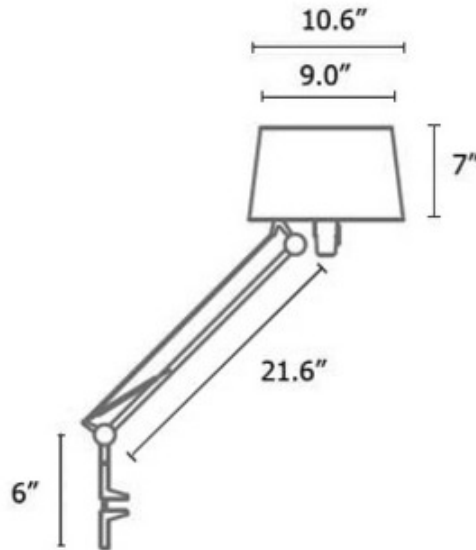

Lektor Clip On

**Description:**

Lektor Clip On features a white poly carbonate shade with the choice of stone grey, moss green, orange or white finish options. One 100-watt, 120 volt A19 medium base incandescent bulb is required, but not included. Dimensions: 10.6W x 34.6H.

Shown in: Stone Grey / White

List Price: \$797.06  
 Our Price: \$566.00

Shade Color: White  
 Body Finish: Stone Grey  
 Lamp: 1 x A19/Medium (E26)/72W/120V Incandescent  
 1 x A19/Medium (E26)/120V LED  
 Wattage: 72W  
 Dimmer: Incandescent  
 Dimensions: 34.6"H x 10.6"W x 10.6"D