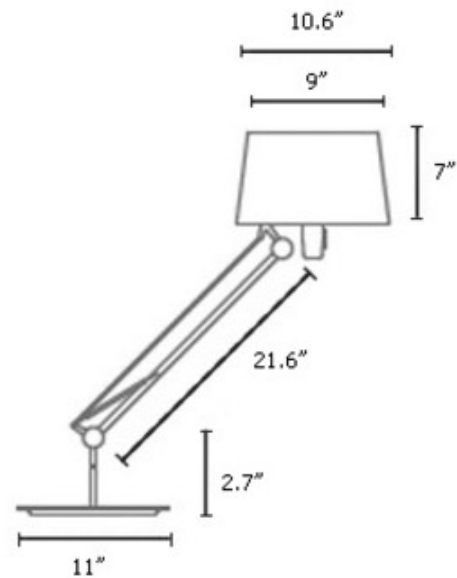

COMPANY

PROJECT

FIXTURE TYPE

APPROVED BY

DATE