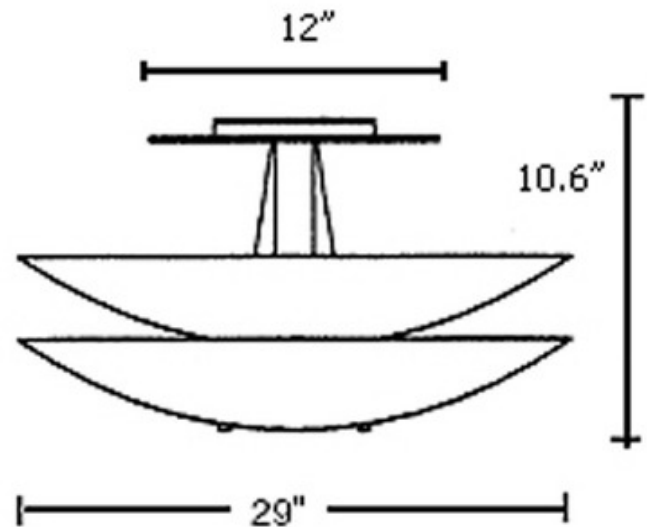

BRAND

Carpyen

DESCRIPTION

Odyssey Ceiling Light features an optical white glass diffusers with polished chrome accents. Provides diffused and indirect illumination. Available in incandescent or compact fluorescent versions. The incandescent version requires one 150-watt, 120 volt A19 medium base incandescent bulb. The compact fluorescent version requires one 18-watt, 120 volt T4 GX24-2 base compact fluorescent bulb. Dimensions: 29W x 10.6H.Â

SHADE COLOR	White Glass
BODY FINISH	Polished Chrome
WATTAGE	150W
DIMMER	Not Dimmable
DIMENSIONS	29"W x 10.6"H x 29"D
BULB NOT INCLUDED	
LAMP	1 x A19/Medium (E26)/150W/120V Incandescent 1 x A19/Medium (E26)/120V LED