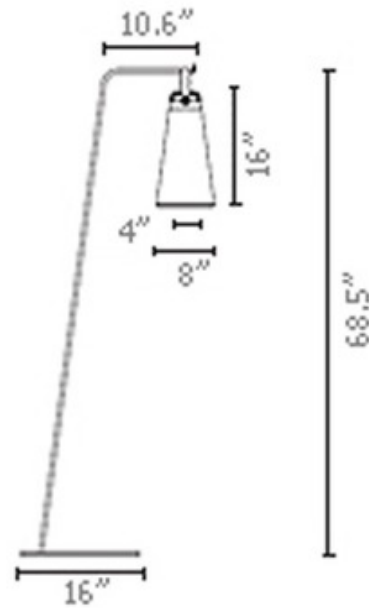

BRAND

Carpyen

DESCRIPTION

Sasha Floor Lamp features a glass shade with a white polyethylene finish. One 18-watt, 120 volt medium base compact fluorescent bulb is required, but not included. Dimensions: 16W x 68.5H x 10.6D.Â

SHADE COLOR	White
BODY FINISH	N/A
WATTAGE	18W
DIMMER	Not Dimmable
DIMENSIONS	16"W x 68.5"H x 10.6"D
BULB NOT INCLUDED	
LAMP	1 x CF/Medium (E26)/18W/120V Compact Fluorescent

SPEC #

CPN155616

COMPANY

PROJECT