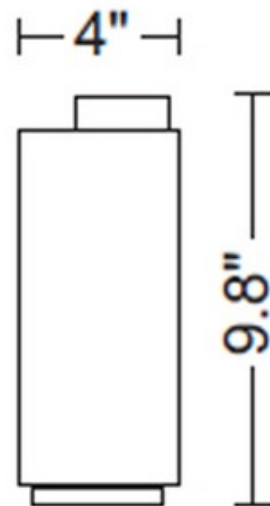

**BRAND**

Tango

**DESCRIPTION**

Tube T Floor Lamp features a metal frame available in aluminum, black, or bronze finish options. One 75-watt, 120 volt A19 medium base incandescent bulb is required, but not included. Dimensions: 4 inch width x 9.8 inch height.

<b>SHADE COLOR</b>	Metal
<b>BODY FINISH</b>	Black
<b>WATTAGE</b>	75W
<b>DIMMER</b>	Not Dimmable
<b>DIMENSIONS</b>	4"W x 9.8"H x 4"D
<b>BULB NOT INCLUDED</b>	
<b>LAMP</b>	1 x A19/Medium (E26)/75W/120V Incandescent 1 x A19/Medium (E26)/120V LED