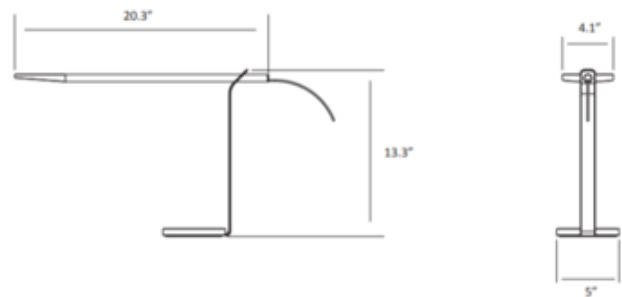

COMPANY	PROJECT	FIXTURE TYPE	APPROVED BY	DATE