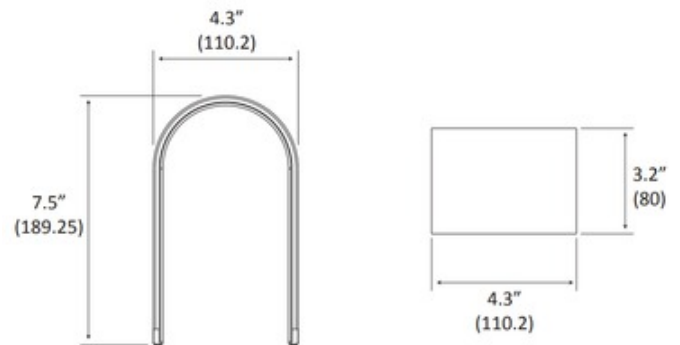

COMPANY	PROJECT	FIXTURE TYPE	APPROVED BY	DATE