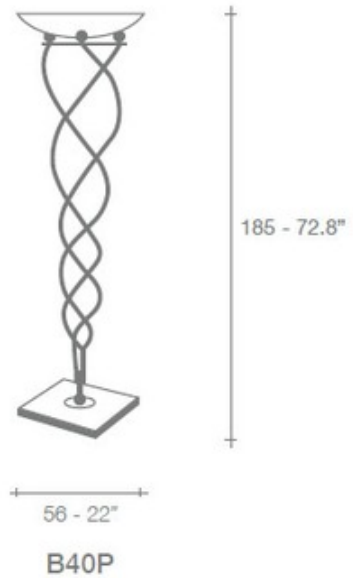

DESIGNER Jean-Francois Crochet
BRAND Terzani USA

DESCRIPTION

Antinea floor comes with amber glass and a rusty finish or white glass and a sanded grey finish. One 200 Watt 120 Volt A23 medium base lamp not included. General light distribution. Made in Italy. Designed by Jean-Francois Crochet.

SHADE COLOR Amber
BODY FINISH Rust
WATTAGE 200W
DIMMER Standard 120V
DIMENSIONS 22"W x 72.8"H
BULB NOT INCLUDED
LAMP 1 x A23/Medium (E26)/200W/120V Incandescent

SPEC # TRZ15592

COMPANY	PROJECT	FIXTURE TYPE	APPROVED BY	DATE