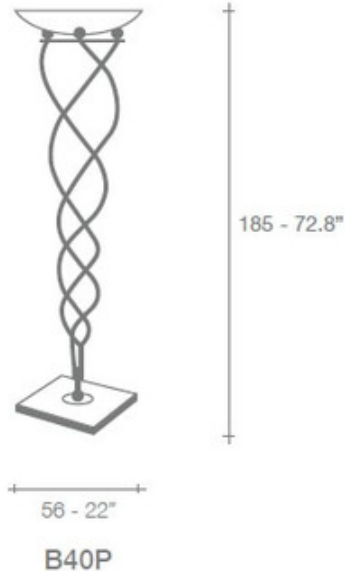

Antinea Floor Lamp

Designer: Jean-Francois Crochet

Description:

Antinea floor comes with amber glass and a rusty finish or white glass and a sanded grey finish. One 200 Watt 120 Volt A23 medium base lamp not included. General light distribution. Made in Italy. Designed by Jean-Francois Crochet.

Shown in: Rust / Amber

List Price: \$4725.00
Our Price: \$3780.00

Shade Color: Amber
Body Finish: Rust
Lamp: 1 x A23/Medium (E26)/200W/120V Incandescent
Wattage: 200W
Dimmer: Incandescent
Dimensions: 72.8"H x 22"W