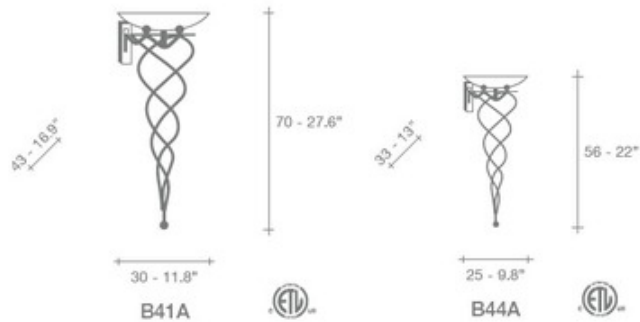

# Antinea Wall Sconce

**Designer:** Jean-Francois Crochet

**Description:**

Antinea wall comes in two sizes and is available with amber glass and a rusty finish or white glass with sanded grey finish. One 100 Watt 120 Volt halogen T3 R7S lamp not included. Larger size is 27.6 inches high x 11.8 inches wide x 16.9 inches deep and smaller size is 22 inches high x 9.8 inches wide x 13 inches deep. General light distribution. Made in Italy. ETL listed. Design by Jean-Francois Crochet.

Shown in: Rust / Amber

**List Price:** \$1987.50  
**Our Price:** \$1590.00

**Shade Color:** Amber  
**Body Finish:** Rust  
**Lamp:** 1 x T3SHORT/R7s (RSC)/100W/120V Halogen  
**Wattage:** 100W  
**Dimmer:** Incandescent  
**Dimensions:** 27.6"H x 11.8"W x 16.9"D