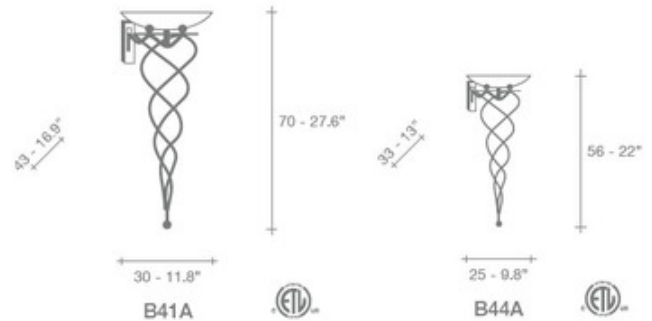

DESIGNER Jean-Francois Crochet
BRAND Terzani USA

DESCRIPTION

Antinea wall comes in two sizes and is available with amber glass and a rusty finish or white glass with sanded grey finish. One 100 Watt 120 Volt halogen T3 R7S lamp not included. Larger size is 27.6 inches high x 11.8 inches wide x 16.9 inches deep and smaller size is 22 inches high x 9.8 inches wide x 13 inches deep. General light distribution. Made in Italy. ETL listed. Design by Jean-Francois Crochet.

SHADE COLOR Amber
BODY FINISH Rust
WATTAGE 100W
DIMMER Standard 120V
DIMENSIONS 11.8"W x 27.6"H x 16.9"D
BULB NOT INCLUDED
LAMP 1 x T3SHORT/R7s (RSC)/100W/120V Halogen

SPEC # TRZ15593

COMPANY	PROJECT	FIXTURE TYPE	APPROVED BY	DATE