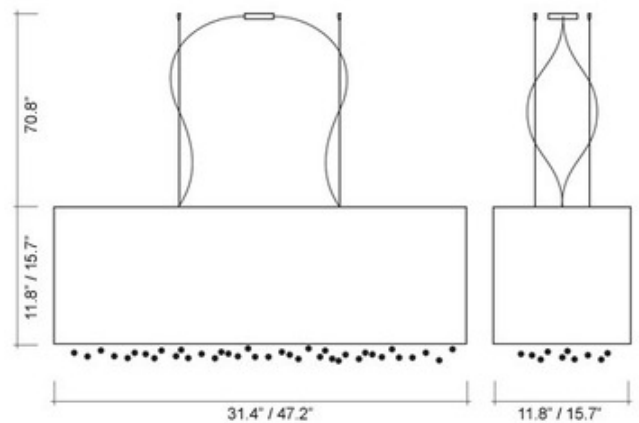

BRAND

Viso

DESCRIPTION

Velvet Suspension features a silver cord with a Black Aged Velvet shade and ashford crystals. Soft, silky and seductive, Velvet is reminiscent of 1930's deco. The understated beauty of aged velvet by Lucciano Marcato adds luscious texture to any environment. Available in Medium and Large sizes. Two 100 watt, 120 volt A19 type Medium base incandescent bulbs are required, but not included. Medium: 31.4 inches wide x 11.8 inches high x 70.8 inch maximum length. Large: 47.2 inches wide x 15.7 inches high x 70.8 inch maximum length.

SHADE COLOR	Black Aged Velvet
BODY FINISH	Silver
WATTAGE	200W
DIMMER	Standard 120V
DIMENSIONS	70.8"L x 31.4"W x 11.8"H
BULB NOT INCLUDED	
LAMP	2 x A19/Medium (E26)/100W/120V Incandescent

SPEC # VSO155935