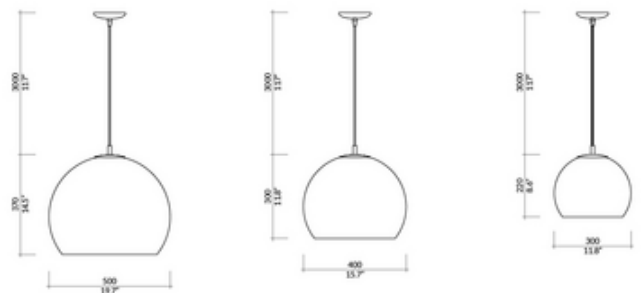

**BRAND**

Viso

**DESCRIPTION**

Dome Suspension features a glossy auto finish exterior in White, Black, or Champagne with Silver or Gold inner lining. Black metal canopy. Available in Small, Medium, and Large sizes. One 60/100 watt, 120 volt A19 medium base incandescent bulb is required, but not included. Small: 11.8 inches wide x 8.6 inches high x 117 inch maximum length. Medium: 15.7 inch width x 11.8 inch height x 117 inch maximum length. Large: 19.7 inch width x 14.5 inch height x 117 inch maximum length.

<b>SHADE COLOR</b>	N/A
<b>BODY FINISH</b>	White/ Gold
<b>WATTAGE</b>	60W
<b>DIMMER</b>	Standard 120V
<b>DIMENSIONS</b>	117"L x 11.8"W x 8.6"H
<b>BULB NOT INCLUDED</b>	
<b>LAMP</b>	1 x A19/Medium (E26)/60W/120V Incandescent 1 x A19/Medium (E26)/120V LED