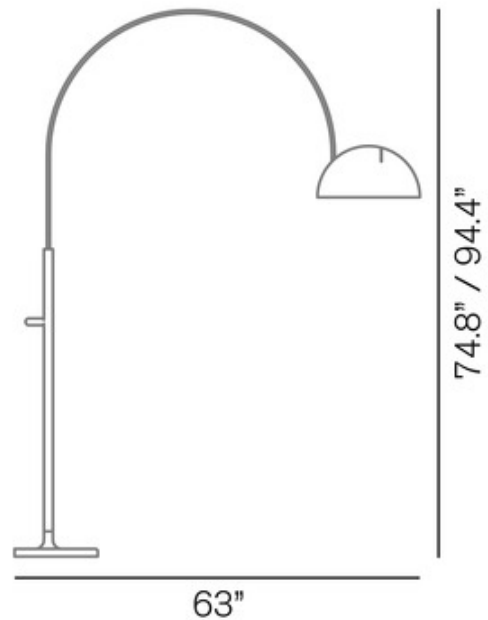

DESIGNER Joe Colombo
BRAND Oluce Srl

DESCRIPTION

The Coupe Arched Floor Lamp is made of a Lacquered Metal base and structure, an adjustable Chromium-Plated arc, and a Lacquered Aluminum reflector. In 1968, Coupe won the International Design Award of the American Institute of Interior Designers in Chicago and is part of the permanent collection at the MoMA in New York.

Shown in: Chrome / Black

SHADE COLOR	Black
BODY FINISH	Chrome
WATTAGE	100W
DIMMER	N/A
DIMENSIONS	63"W x 74.8"H
BULB NOT INCLUDED	
LAMP	1 x A19/Medium (E26)/100W/120V Incandescent 1 x A19/Medium (E26)/120V LED

Technical Information

PRODUCT DIMENSIONS	Max Height: 94.4"
---------------------------	-------------------

SPEC # OLC156026

COMPANY	PROJECT	FIXTURE TYPE	APPROVED BY	DATE