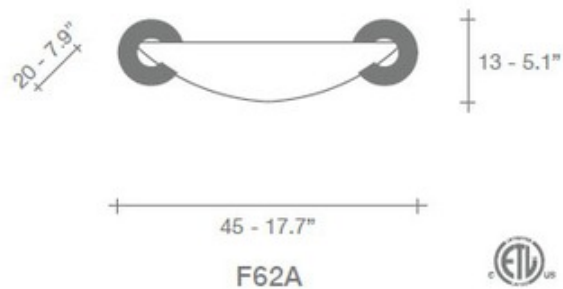

Product Number: TRZ15615			
Company:		Fixture Type:	Date: Mar 24, 2018
Project:		Approved By:	

Fax: (773) 883-6131

Phone: 866-954-4489

Address: 1718 W. Fullerton Ave. Chicago IL 60614

www.Lightology.com