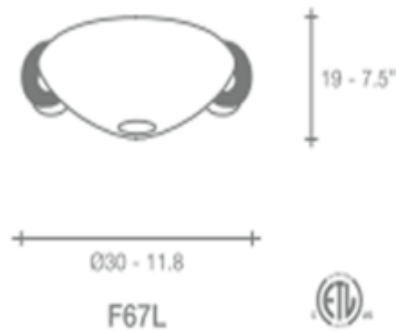

Solune Small Ceiling Flush Mount

Designer: Jean-Francois Crochet

Description:

Solune Small ceiling flush mount comes with hand blown amber scavo murano glass diffuser and hand waxed rusty finish. Satin nickel or Gold body finish available with White diffuser. Also available in wall sconce, medium and large ceiling versions with three decorative elements and suspension versions. One 100watt 120V T3 Short R7s base halogen lamp not included. General light distribution. 11.8 inch diameter x 7.5 inches high. ETL listed. Designed by Jean Francois Crochet

Shown in: Rust / Amber

List Price: \$1462.50
Our Price: \$1170.00

Shade Color: Amber
Body Finish: Rust
Lamp: 1 x T3SHORT/R7s (RSC)/100W/120V Halogen
Wattage: 100W
Dimmer: Incandescent
Dimensions: 7.5"H x 11.8"W