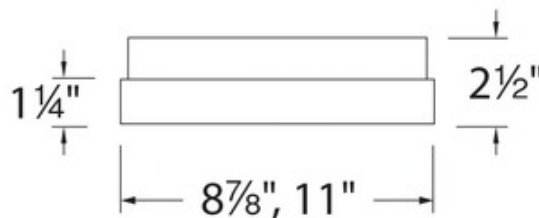

Slice Round Wall/Ceiling Light

Description:

Slice Round Wall/Ceiling Light features a modern design blending white opal glass with an interior ceramic glaze and die-cast aluminum canopy in Brushed Nickel, Bronze or Chrome. Can be mounted on ceiling or wall. Available in three sizes. Integrated 120 volt LED module with choice of 2700K or 3000K color temperature. Small: 8.88 inch diameter x 2.5 inch height, Medium: 11 inch diameter x 2.5 inch height. Large: 14 inch diameter x 2.5 inch height. ETL listed for damp locations. ADA compliant. Rated for closet installations. 5 year warranty.

Shown in: Chrome / Opal

List Price: \$198.75
 Our Price: \$159.00

Shade Color: Opal
 Body Finish: Chrome
 Lamp: 1 x LED/17.5W/120V LED
 Wattage: 17.5W
 Dimmer: Low Voltage Electronic
 Dimensions: 2.5"H x 8.88"W

Technical Information

Luminous Flux: 600 lumens
 Lumens/Watt: 34.29
 Lamp Color: 3000 K
 Color Rendering: 90 CRI
 Lamp Life: 36000 hours

Product Number: DWE156190			
Company:		Fixture Type:	Date: Mar 21, 2018
Project:		Approved By:	