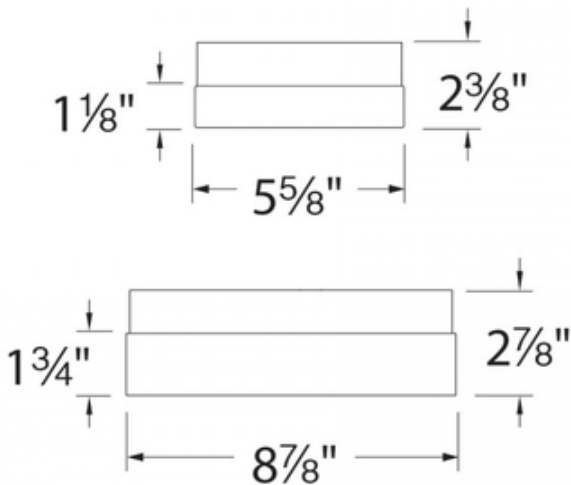

# Dice Square Wall/Ceiling Light

**Description:**

Dice Square Ceiling/Wall Lamp features a durable die-cast aluminum canopy with a thick etched pressed glass diffuser with interior ceramic glaze. Finish available in Bronze, Brushed Nickel or Chrome. Can be mounted on wall or ceiling. Integrated 120 volt LED module with choice of 2700K or 3000K color temperature. 5.6 inch square x 2.4 inch height. ETL listed. Suitable for damp locations. ADA compliant. 5 year warranty.

Shown in: Chrome / Opal

List Price: \$148.75  
 Our Price: \$119.00

Shade Color: Opal  
 Body Finish: Chrome  
 Lamp: 1 x LED/17.5W/120V LED  
 Wattage: 17.5W  
 Dimmer: Low Voltage Electronic  
 Dimensions: 2.4"H x 5.6"W

**Technical Information**

Luminous Flux: 820 lumens  
 Lumens/Watt: 46.86  
 Lamp Color: 3000 K  
 Color Rendering: 90 CRI  
 Lamp Life: 36000 hours

Product Number: <b>DWE156196</b>			
Company:		Fixture Type:	Date: Apr 26, 2018
Project:		Approved By:	