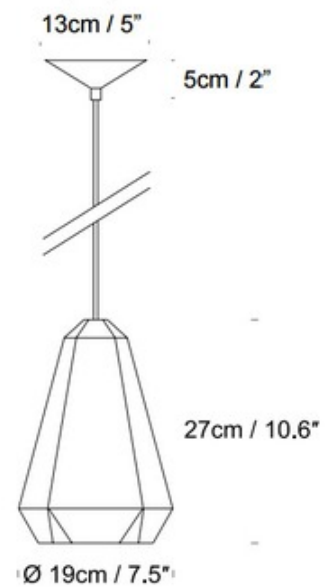

**BRAND**

Innermost

**DESCRIPTION**

The Portland Plaster Pendant is a decorative spotlighting pendant created in pure white plaster. Portland works well in clusters or uniformly in a grid or line.

Shown in: Plaster / White

<b>SHADE COLOR</b>	White
<b>BODY FINISH</b>	Plaster
<b>WATTAGE</b>	12W
<b>DIMMER</b>	Standard 120V
<b>DIMENSIONS</b>	7.5"W x 10.5"H
<b>BULB NOT INCLUDED</b>	
<b>LAMP</b>	1 x MR16/GU10/12W/120V LED

*Technical Information*

<b>PRODUCT DIMENSIONS</b>	Cable: 157.5"L
---------------------------	----------------

**SPEC #**

INN156587

COMPANY

PROJECT

FIXTURE TYPE

APPROVED BY

DATE