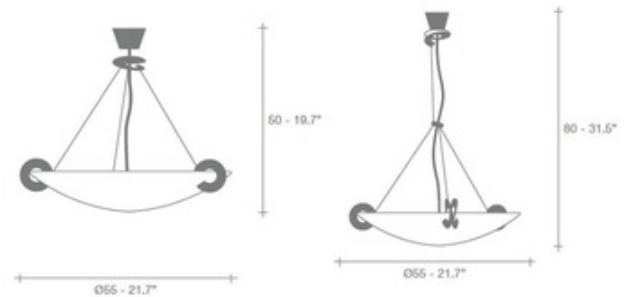

BRAND

Terzani USA

DESCRIPTION

The Solune Pendant is a simple decorative piece, perfect in a variety of spaces in your home. The hand blown Amber Scavo bowl shade is complemented by decorative Rust accents. Available in two lengths. ETL Listed.

SHADE COLOR	Amber
BODY FINISH	Rust
WATTAGE	180W
DIMMER	Standard 120V
DIMENSIONS	21.7"W x 31.5"H
BULB NOT INCLUDED	
LAMP	3 x T3/Candelabra (E12)/60W/120V Krypton Xenon

SPEC # TRZ15675

COMPANY	PROJECT	FIXTURE TYPE	APPROVED BY	DATE