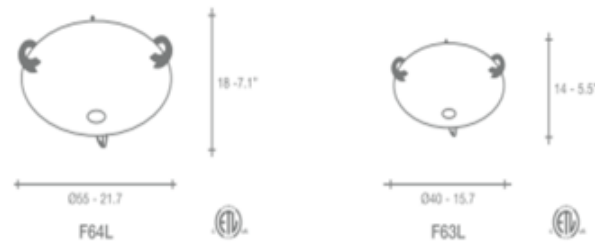

Product Number: TRZ15676			
Company:		Fixture Type:	Date: Mar 18, 2018
Project:		Approved By:	

#2014CF-SOLUNE-016H1-AMRS

Fax: (773) 883-6131

Phone: 866-954-4489

Address: 1718 W. Fullerton Ave. Chicago IL 60614

www.Lightology.com