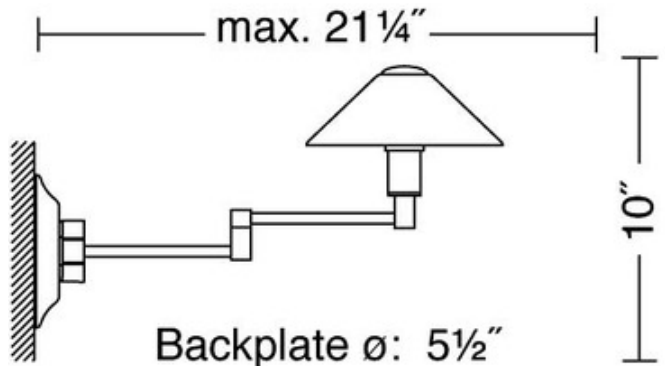

BRAND

Holtkoetter

DESCRIPTION

Aging Eye Metal Shade Swing Arm Light is available in Satin Nickel, Brushed Brass, Antique Brass or Hand Brushed Old Bronze finish. Includes one 100 watt B15d bayonet base halogen bulb. 10 inches high x 21.25 inch maximum arm extension. 5.5 inch diameter canopy. Equipped with a full range turn knob dimmer. UL listed.

SHADE COLOR	N/A
BODY FINISH	Satin Nickel
WATTAGE	100W
DIMMER	Included
DIMENSIONS	5.5"W x 10"H x 21.25"D
BULB INCLUDED	
LAMP	1 x T4/D.C. Bayonet (BA15D)/100W/120V Halogen

SPEC # HLK157116

COMPANY	PROJECT	FIXTURE TYPE	APPROVED BY	DATE