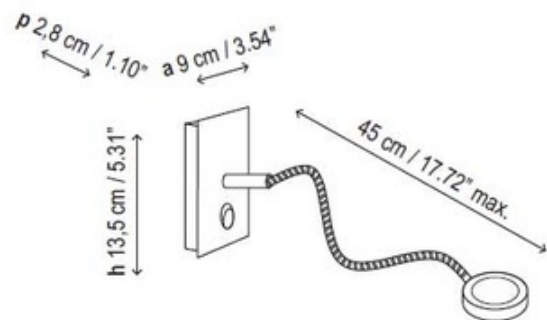

COMPANY

PROJECT

FIXTURE TYPE

APPROVED BY

DATE