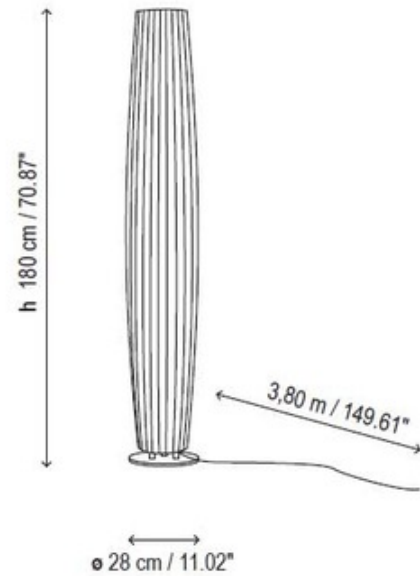

COMPANY

PROJECT

FIXTURE TYPE

APPROVED BY

DATE