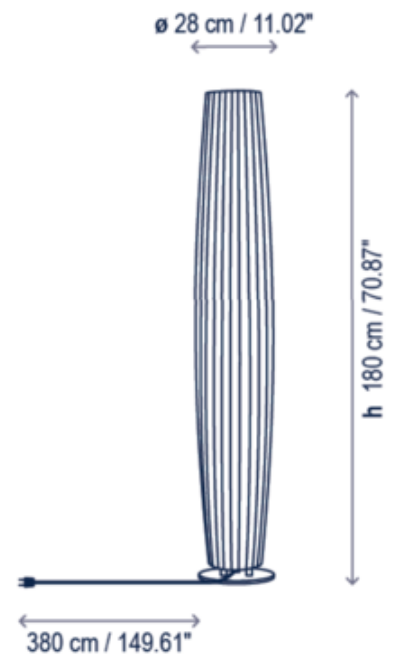

BRAND

Bover

DESCRIPTION

Maxi Outdoor Floor Lamp features a medium density UV resistant polyethylene White shade. Includes black waterproof neoprene cable without switch. IP66 rated for wet locations.

SHADE COLOR	White
BODY FINISH	White
WATTAGE	108W
DIMMER	Not Dimmable
DIMENSIONS	11.024"W x 69.3"H
BULB NOT INCLUDED	
LAMP	2 x T5/G5/54W/120V Fluorescent

Technical Information

PRODUCT DIMENSIONS	Max Overall Height: 148"
---------------------------	--------------------------

SPEC #	BOV157179
---------------	-----------

COMPANY	PROJECT	FIXTURE TYPE	APPROVED BY	DATE