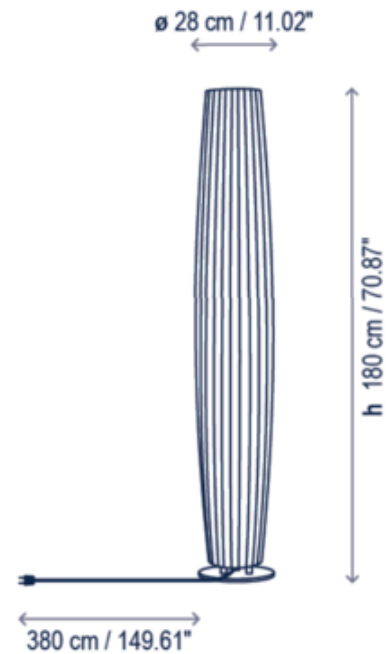

BRAND

Bover

DESCRIPTION

Maxi Outdoor Floor Lamp features a medium density UV resistant polyethylene White shade. Includes black waterproof neoprene cable without switch. IP66 rated for wet locations.

SHADE COLOR	White
BODY FINISH	White
WATTAGE	108W
DIMMER	Not Dimmable
DIMENSIONS	11.024"W x 69.3"H
BULB NOT INCLUDED	
LAMP	2 x T5/G5/54W/120V Fluorescent

Technical Information

PRODUCT DIMENSIONS	Max Overall Height: 148"
---------------------------	--------------------------

SPEC #

BOV157179

COMPANY

PROJECT

FIXTURE TYPE

APPROVED BY