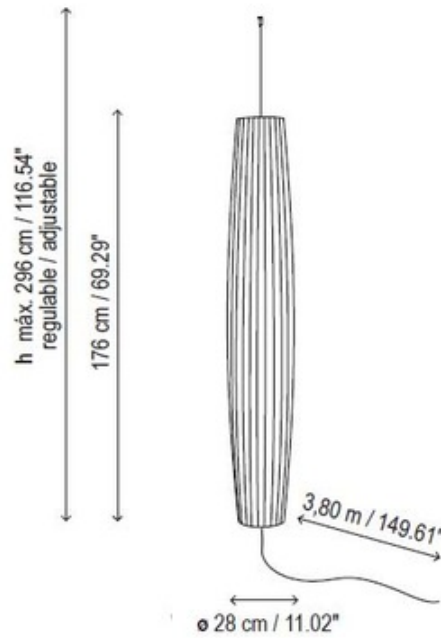

Maxi S Outdoor Pendant Bottom Installation

Description:

Maxi S Outdoor Pendant with bottom installation (cord and plug) features a sealed, nonporous polyethylene White shade with adjustable tensor wire allows for height adjustment. Includes 149.6 inch cord with plug. Electrical cables have propylene coating. Also available in a hardwire upper installation version. Two 54 watt T5 fluorescent lamps not included. 69.3 inches high x 11 inch diameter. 116.5 inch maximum overall height. IP55 rated. UL listed.

Shown in: White

List Price: \$2206.25
 Our Price: \$1765.00

Shade Color: White
 Body Finish: N/A
 Lamp: 2 x T5/G5/54W/120V Fluorescent
 Wattage: 108W
 Dimmer: Not Dimmable
 Dimensions: 69.3"H x 11"W

Product Number: BOV157179			
Company:		Fixture Type:	Date: Apr 19, 2018
Project:		Approved By:	