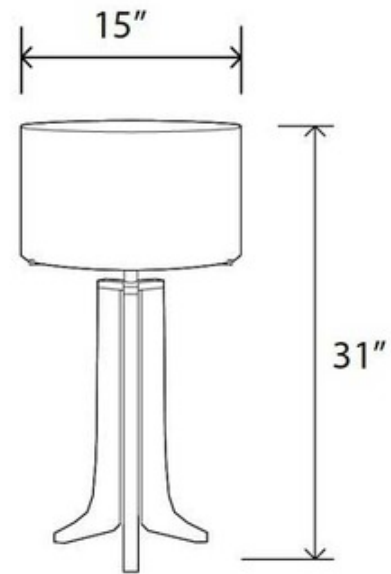

COMPANY	PROJECT	FIXTURE TYPE	APPROVED BY	DATE