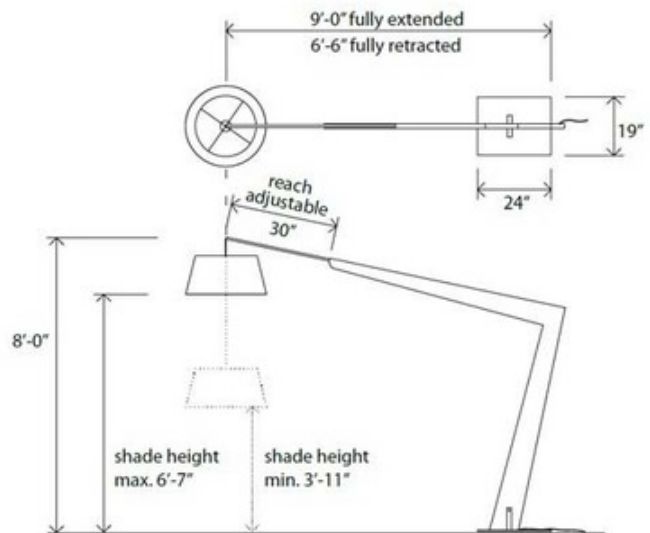

# Valeo Floor Lamp

**Description:**

The Valeo Floor Lamp is a dramatically over-sized floor lamp featuring Walnut and Aluminum finishes with a powder coated steel base and White linen shade. Features both height and reach adjustability. Includes one 13 watt 120 volt A19 medium base LED bulb. 95 inch height x 108 inch depth x 25 inch diameter shade. Includes on-off switch located on cord. UL listed.

Shown in: Walnut / Aluminum / White Linen

List Price: \$7125.00  
 Our Price: \$4845.00

Shade Color: White Linen  
 Body Finish: Walnut / Aluminum  
 Lamp: 1 x A19/Medium (E26)/13W/120V LED  
 Wattage: 13W  
 Dimmer: Low Voltage Electronic  
 Dimensions: 95"H x 25"W x 108"D

**Technical Information**  
 Luminous Flux: 800 lumens  
 Lumens/Watt: 61.54  
 Lamp Color: 2700 K  
 Color Rendering: 93 CRI

Product Number: <b>CER157269</b>			
Company:		Fixture Type:	Date: Mar 24, 2018
Project:		Approved By:	