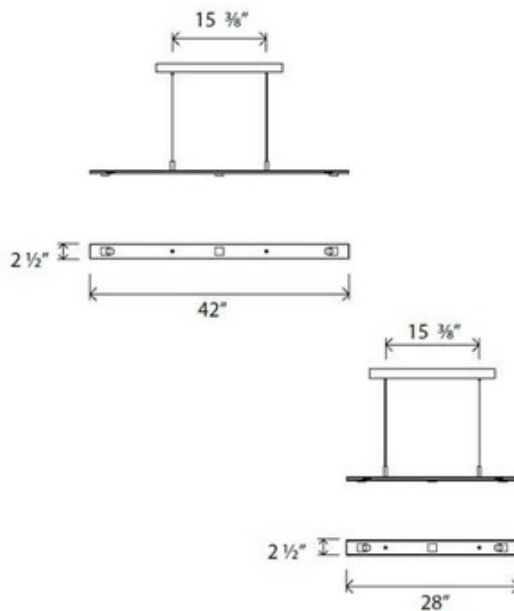

# Brevis Linear Pendant

**Description:**

Brevis Linear Pendant, available in two sizes, features a metal finish in Brushed Aluminum or Black Anodized. 28 or 42 inch width x 0.5 inch height x 2.5 inch depth x 72 inch length. Integrated 16 total watt 120 volt LED light source. Dimmable with low voltage electronic dimmers. UL listed.

Shown in: Brushed Aluminum

List Price: \$1280.00  
 Our Price: \$1024.00

Shade Color: N/A  
 Body Finish: Brushed Aluminum  
 Lamp: 1 x LED/16W/12V LED  
 Wattage: 16W  
 Dimmer: Low Voltage Electronic  
 Dimensions: 72"L x 0.5"H x 28"W x 2.5"D

**Technical Information**

Luminous Flux: 1720 lumens  
 Lumens/Watt: 107.50  
 Lamp Color: 2700 K  
 Color Rendering: 90 CRI

Product Number: <b>CER157284</b>			
Company:		Fixture Type:	Date: Apr 20, 2018
Project:		Approved By:	