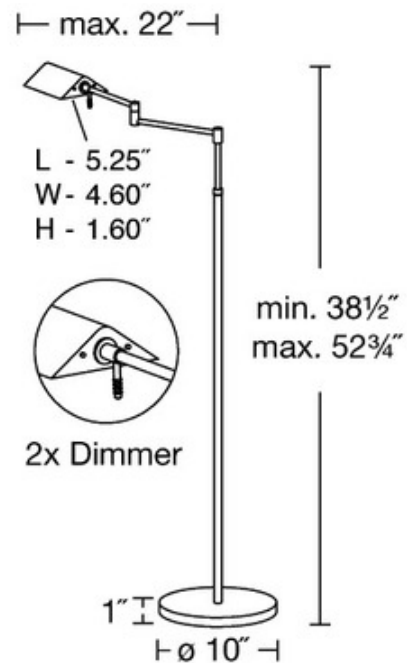

BRAND

Holtkoetter

DESCRIPTION

Two Tone LED Swing Arm Floor Lamp is available in Hand Brushed Old Bronze Brass finish. Aluminum reflector with precise color blend optics. Features a range of color temperatures to choose from, blending warm white 3000K for normal tasks to cool white 6000K for high-detail tasks. Separate full range dimmers control each color temperature. The 3000K 7 watt LED has a maximum output of 525 lumens and the 6000K 7 watt LED has a maximum output of 595 lumens, with a combined maximum output of 1120 lumens. 38.5 inch minimum and 52.75 inch maximum overall height with 22 inch maximum arm extension.

SHADE COLOR	N/A
BODY FINISH	Satin Nickel
WATTAGE	14W
DIMMER	Included
DIMENSIONS	52.75"H x 22"D
INTEGRATED LED MODULE	
LAMP	2 x LED/7W/120V LED
<i>Technical Information</i>	
LUMINOUS FLUX	595 lumens
LUMENS/WATT	85.00
LAMP COLOR	Tunable White
SPEC #	HLK157355