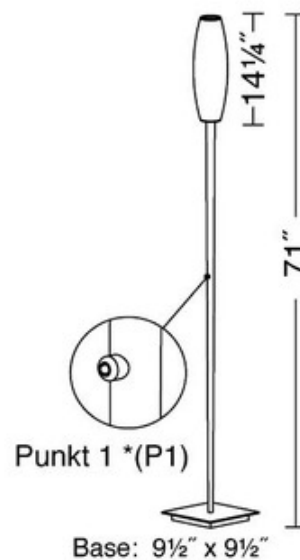

Technical Information

LUMINOUS FLUX	3360 lumens
LUMENS/WATT	1,920.00
LAMP COLOR	2950K

SPEC # HLK157427

COMPANY	PROJECT	FIXTURE TYPE	APPROVED BY	DATE