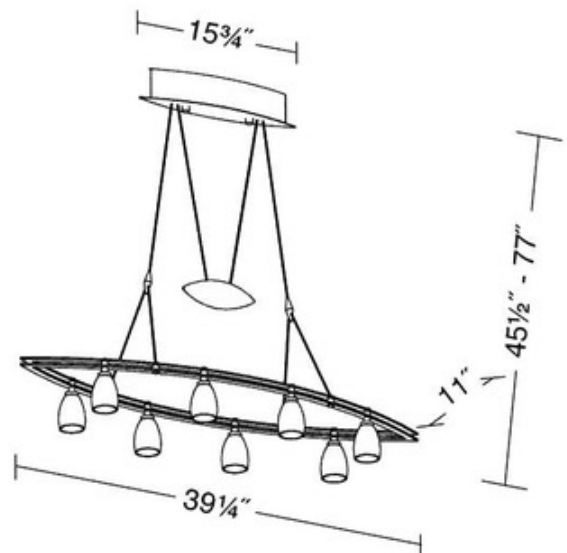

BRAND

Holtkoetter

DESCRIPTION

5508 Large Oval Adjustable Pendant features a counter weight for height adjustment with finish available in Hand Brushed Old Bronze or Satin Nickel. Glass options include Morning Star, Krystall Ellipse, Krystall Round, Krystall Square, Hammered Silver, or Hammered Gold. Includes eight 20 watt halogen bipin lamps and 175 watt transformer. 39.25 inches wide x 11 inches deep x 45.5 to 77 inch overall height. 15.75 inch wide canopy. Dimmable with a low voltage electronic dimmer. UL listed.

SHADE COLOR	Satin White
BODY FINISH	Satin Nickel
WATTAGE	160W
DIMMER	Low Voltage Electronic
DIMENSIONS	39.25"W x 77"H x 11"D
BULB INCLUDED	
LAMP	8 x JC/GY6.35 (bipin)/20W/12V Halogen

Technical Information

LUMINOUS FLUX	290 lumens
LUMENS/WATT	14.50
LAMP COLOR	3000K

SPEC # HLK157797

COMPANY

PROJECT

FIXTURE TYPE

APPROVED BY

DATE