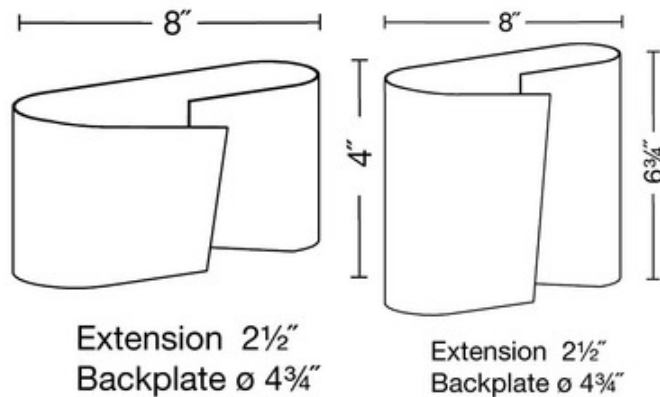

Product Number: HLK157987			
Company:		Fixture Type:	Date: Apr 24, 2018
Project:		Approved By:	

#0815WS-FILIASM-008H1-XXSS

Fax: (773) 883-6131

Phone: 866-954-4489

Address: 1718 W. Fullerton Ave. Chicago IL 60614

www.lightology.com