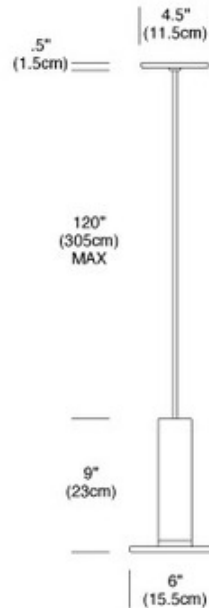

Cielo Solid Color Pendant

Designer: Pablo Pardo

Description:

Through its minimal form and glare-free, flat panel LED light source, Cielo Solid Color Pendant enables light to act as its expressive element and defining feature. Its finish palate also works to this end, underscoring the lamp's simple structure and exalting its light. Cielo's classic shape integrates into any environment, regardless of style, and it can be suspended individually or in a series to provide warm and balanced illumination. Available in White with a White or Turquoise Cord, Grey with a Grey cord, Black with a Black cord, or Satin Aluminum with a Grey cord. One 8 watt 120 volt 3000K 85CRI 380 lumen output LED module is included. 6 inch width x 9 inch height x 129 inch maximum length. ETL listed. CE listed.

Shown in: White/White/White Cord

List Price: \$325.00
Our Price: \$260.00

Shade Color: White/White/White Cord
Body Finish: N/A
Lamp: 1 x LED/8W/120V LED
Wattage: 8W
Dimmer: Low Voltage Electronic
Dimensions: 129"L x 9"H x 6"W

Technical Information

Luminous Flux: 380 lumens
Lumens/Watt: 47.50
Lamp Color: 3000 K
Color Rendering: 85 CRI

Product Number: PBL158776			
Company:		Fixture Type:	Date: Apr 24, 2018
Project:		Approved By:	