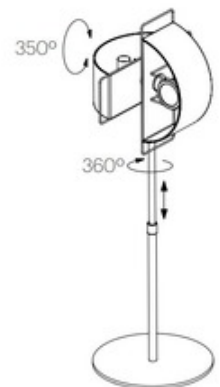

DESCRIPTION

Gloss Table Lamp features an innovative simple hybrid design that allows you to direct dual focused light sources to serve both ambient and task needs. Available in either bronze, clear, blue, or orange color shade option. Features transparent twin acrylic shades and can be positioned to any desired angle and height. UL listed components.

| | |
|---------------|--|
| SHADE COLOR | Orange |
| BODY FINISH | Satin Nickel |
| WATTAGE | 70W |
| DIMMER | Included |
| DIMENSIONS | 11.5"W x 27"H |
| BULB INCLUDED | |
| LAMP | 2 x MR16/GU5.3 (bipin)/35W/12V LED 2 x MR16/GU5.3 (bipin)/12V LED |