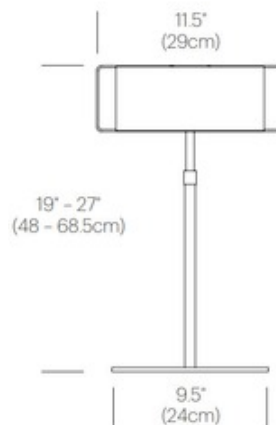

| | |
|---------------|--|
| SHADE COLOR | Orange |
| BODY FINISH | Satin Nickel |
| WATTAGE | 70W |
| DIMMER | Included |
| DIMENSIONS | 11.5"W x 27"H |
| BULB INCLUDED | |
| LAMP | 2 x MR16/GU5.3 (bipin)/35W/12V LED 2 x MR16/GU5.3 (bipin)/12V LED |