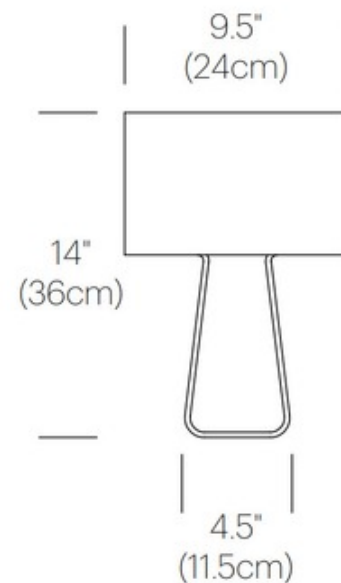

COMPANY

PROJECT

FIXTURE TYPE

APPROVED BY

DATE