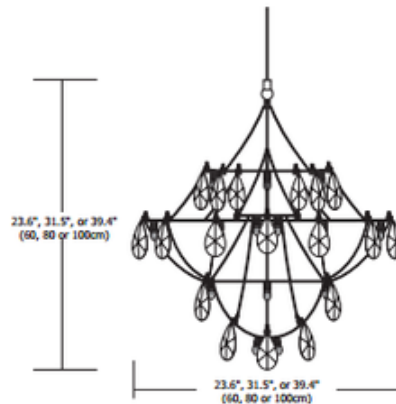

Crystal Galaxy Chandelier with Downlight

Description:

Crystal Galaxy Chandelier with Downlight features hanging crystals and a Satin Nickel finish. Available in 24, 31 and 39 inch versions, with Krypton or LED lamping. General light distribution. Krypton option includes 2 watt 12 volt E10 Krypton lamps plus one 12 volt 20 watt AR11 DC Bayonet downlight. LED option includes .5 watt 12 volt 2400K color temperature LED lamps plus one 20 watt 12 volt DC Bayonet LED downlight. Dimensions: 24 Inch: 23.6 inch width x 23.6 inch height. 31 Inch: 31.5 inch width x 31.5 inch height. 39 Inch: 39.4 inch width x 39.4 inch height. Includes 72 inch suspension cable with overall height adjustable to 78.74 inches. Includes magnetic transformer and is dimmable with Lutron Maestro MALV low voltage magnetic dimmer control, sold separately. ETL listed.

Shown in: Satin Nickel / Crystal

List Price: \$3202.00
Our Price: \$2561.60

Shade Color: Crystal
Body Finish: Satin Nickel
Lamp: 45 x T3.25/E10/2W/12V Krypton Xenon
 1 x AR11/D.C. Bayonet (BA15D)/20W/12V Halogen
Wattage: 110W
Dimmer: Low Voltage Magnetic
Dimensions: 23.6"H x 23.6"W