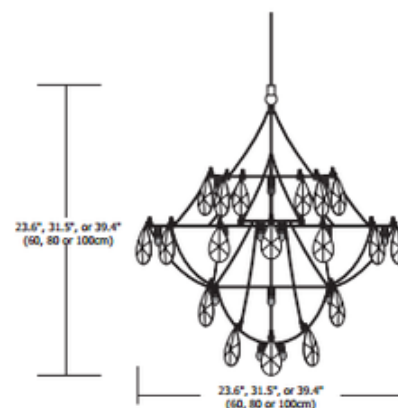

**BRAND**

PureEdge Lighting

**DESCRIPTION**

Crystal Galaxy Chandelier with Downlight features hanging crystals and a Satin Nickel finish. Includes 2 watt 12 volt E10 Krypton lamps plus one 12 volt 20 watt AR11 DC Bayonet downlight. Dimensions: 31.5 inch width x 31.5 inch height. Includes 72 inch suspension cable with overall height adjustable to 78.74 inches. Includes magnetic transformer and is dimmable with Lutron Maestro MALV low voltage magnetic dimmer control, sold separately. ETL listed.

<b>SHADE COLOR</b>	Crystal
<b>BODY FINISH</b>	Satin Nickel
<b>WATTAGE</b>	110W
<b>DIMMER</b>	Low Voltage Magnetic
<b>DIMENSIONS</b>	23.6"W x 23.6"H
<b>BULB INCLUDED</b>	
<b>LAMP</b>	45 x T3.25/E10/2W/12V Krypton Xenon 1 x AR11/D.C. Bayonet (BA15D)/20W/12V Halogen