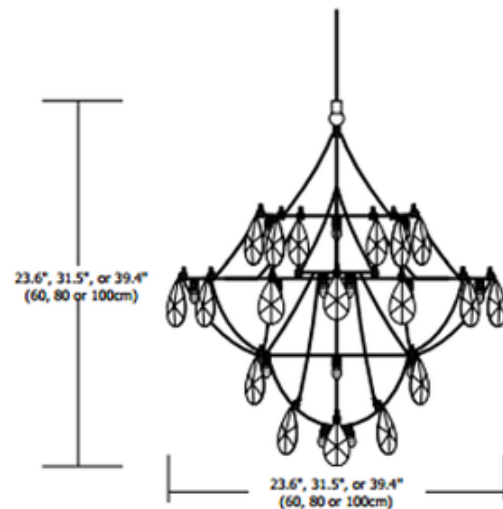

BRAND PureEdge Lighting

DESCRIPTION

Crystal Galaxy Chandelier without downlight features hanging crystals and a Satin Nickel finish. Available in 24 and 39 inch versions, with Krypton or LED lamping. General light distribution. Xenon: 2 watt, 12 volt E10 base Krypton lamps included. LED: .5 watt 2400K LED bulbs included. Dimensions: Small: 23.6 inch diameter. Large: 39.4 inch diameter. Includes 72 inches of cable and is overall height adjustable to 78.4 inches. Includes magnetic transformer and is dimmable with Lutron Maestro MALV low voltage magnetic dimmer control, sold separately. ETL listed.

SHADE COLOR	Crystal
BODY FINISH	Satin Nickel
WATTAGE	90W
DIMMER	Low Voltage Magnetic
DIMENSIONS	23.6"W x 23.6"H
BULB INCLUDED	
LAMP	45 x T3.25/E10/2W/12V Krypton Xenon

SPEC # EDG160038

COMPANY	PROJECT	FIXTURE TYPE	APPROVED BY	DATE