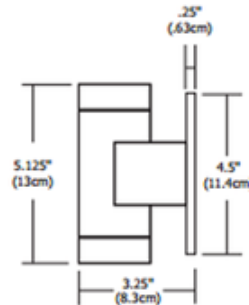

Product Number: EDG 160151			
Company:		Fixture Type:	Date: Apr 21, 2018
Project:		Approved By:	

#1200WC-TAOSSQ-004L1-XXSA

Fax: (773) 883-6131

Phone: 866-954-4489

Address: 1718 W. Fullerton Ave. Chicago IL 60614

www.Lightology.com