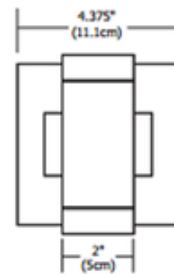

Product Number: EDG 160151			
Company:		Fixture Type:	Date: Apr 21, 2018
Project:		Approved By:	

#1200WC-TAOSSQ-004L1-XXSA

Fax: (773) 883-6131

Phone: 866-954-4489

Address: 1718 W. Fullerton Ave. Chicago IL 60614

www.Lightology.com