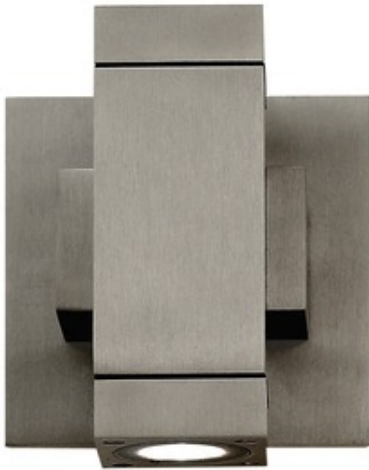

Taos Square ELV Dimmable LED Wall Sconce

Description:

The Taos Square LED Wall Sconce adds geometric style to the environment while providing bi-directional light above and below the fixture. Finish in Satin Aluminum. Includes two 3.26 watt LEDs totaling 6.52 watts (LED and power supply), 12VAC LED, 3182K color temperature, 84CRI, 24 lumens per watt for a total of 158 lumens. 70 percent lumen maintenance based on 50,000 hours of operation. An electronic 100-240 VAC 50-60 Hz constant current 700mA driver is included which fits easily inside the electrical box. Dimmable with a low voltage electronic dimmer (tested and approved Lutron DIVA DVELV-300P, Lutron Skylark SELV-300P, or Lutron Maestro MAELV-600), sold separately. Rated for indoor, outdoor and wet locations. ETL listed. ADA compliant. 5.1 inch height x 2 inch width x 3.25 inch depth. 4.4 inch diameter canopy. Fixture includes a 5 year warranty.

Shown in: Satin Aluminum

List Price: \$391.00
 Our Price: \$195.50

Shade Color: N/A
 Body Finish: Satin Aluminum
 Lamp: 2 x LED/3.26W/12V LED
 Wattage: 6.52W
 Dimmer: Low Voltage Electronic
 Dimensions: 5.1"H x 4.4"W x 3.25"D