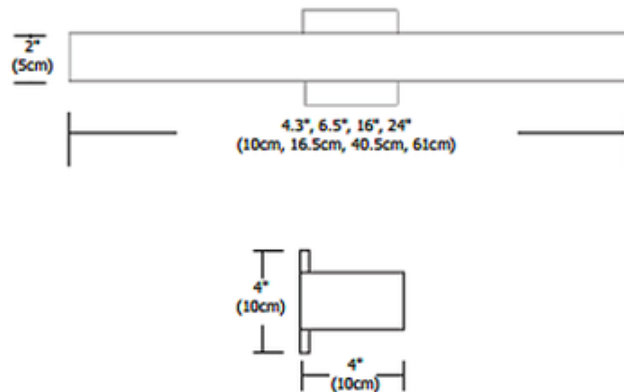

# Alpha LED Wall Light

**Designer:** Gregory Kay

**Description:**

Alpha LED wall and vanity series features a white diffuser lens on the top and bottom of the rectangular metal shade available in Satin Nickel or Chrome finish. Available in a 4, 7, 16 and 24 inch width. Features integrated LED strip available in Very Warm White 2700K or Warm White 3000K LEDs, 90CRI. Average lamp life 50,000 hours. Fixture includes an electronic low voltage LED power supply. Dimmable with an electronic low voltage dimmer (tested and approved Lutron Diva DVELV-300P, Lutron Skylark SELV-300P, or Lutron Maestro MAELV-600). Dimensions: Alpha 4: 4.3 inch width x 2 inch height x 4 inch depth. Consumes 4 watts, 5 total watts. Alpha 7: 6.5 inch wide x 2 inch height x 4 inch depth. Consumes 10.5 watts, 12 total watts. Alpha 16: 16 inch width x 2 inch height x 4 inch depth. Consumes 24.5 watts, 28 total watts. Alpha 24: 24 inch width x 2 inch height x 4 inch depth. Consumes 31.5 watts, 35 total watts. General bi-directional light distribution. ETL listed. ADA compliant. Fixture includes a 5 year warranty.

Shown in: Satin Nickel / White

**List Price:** \$412.00  
**Our Price:** \$329.60

**Shade Color:** White  
**Body Finish:** Satin Nickel  
**Lamp:** 1 x LED/24.5W/12V LED  
**Wattage:** 24.5W  
**Dimmer:** Low Voltage Electronic  
**Dimensions:** 2"H x 16"W x 4"D

**Technical Information**

**Luminous Flux:** 842 lumens  
**Lumens/Watt:** 34.37  
**Lamp Color:** 3000 K  
**Color Rendering:** 90 CRI  
**Lamp Life:** 50000 hours

Product Number: <b>EDG 160208</b>			
Company:		Fixture Type:	Date: Apr 25, 2018
Project:		Approved By:	